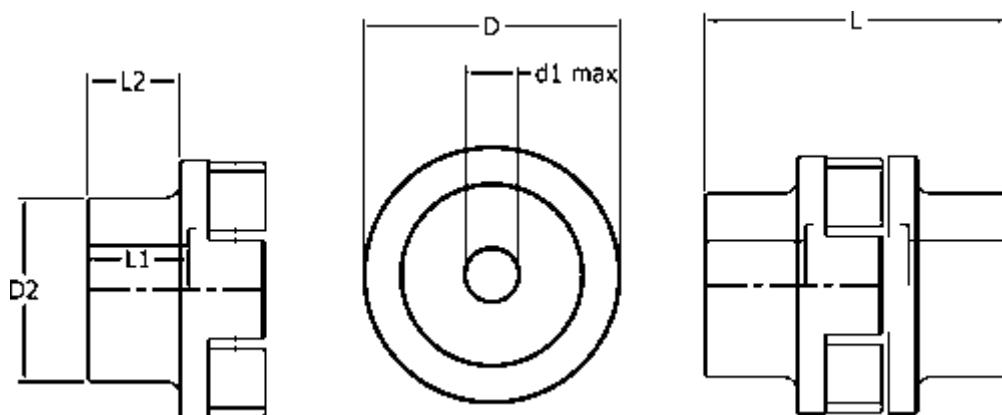

Data Sheet

Article number: 3302260200

Description: Tschan Hub ST S260 part 200
Maks. boring 125 mm

Measures

D	= 260
d1 max	= 125
D2	= 180
L	= 285
L1	= 112.5
L2	= 88.5